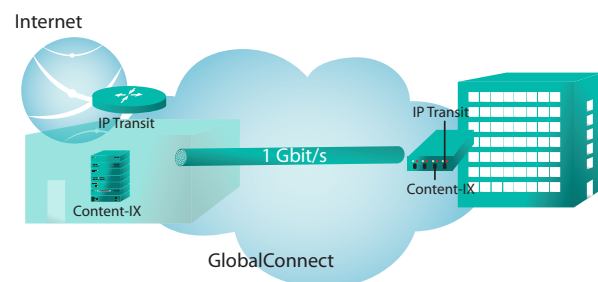

How to connect to Content-IX

Content-IX is a Carrier Class Ethernet switch established in our datacentre and housing facility in Greater Copenhagen. Content-IX is also available at country-wide locations and in Northern Germany via GlobalConnect's fibre network.

Figure 1: Content-IX optimizes the traffic flow between web content and the users.

Technical data

Expand with other services

A range of other GloablConnect services supplement Content-IX:

- **AMS-IX Port:** Become a member of the AMS-IX, the world's biggest Internet exchange in Amsterdam
- **IP Transit:** Optimised connection to the Internet backbone. We deliver Content-IX and IP Transit at your address over a common WDM-connection
- **Rackspace & floorspace:** GlobalConnect is one of the largest providers of carrier-neutral housing and we offer the optimum operational environment for your equipment
- **Network solutions:** We deliver Content-IX at your address via a WDM connection as part of a network solution covering all of your addresses

Figure 2: Content-IX delivered via the GlobalConnect fibre network

Figure 3: Content-IX and IP Transit delivered over a common 1 Gbit/s WDM connection

Port speeds	1 Gbit/s 10 Gbit/s
Switching	Layer 2
Filtering	Unicast, Multicast
Maximum packet size (MTU)	2.000 Bytes
Access point	Hørskættten, Tåstrup
Availability	99,7%
Peering policy	All members give advance commitment to peer with other members who would wish so.
Included in the service	1G or 10G port Patch cabling at Hørskættten Announcement on at the Content-IX web-site Monitoring of the Content-IX 24/7/365
Homepage	www.content-ix.dk
Peering protocol	BGP4 with own ASN and IP-range