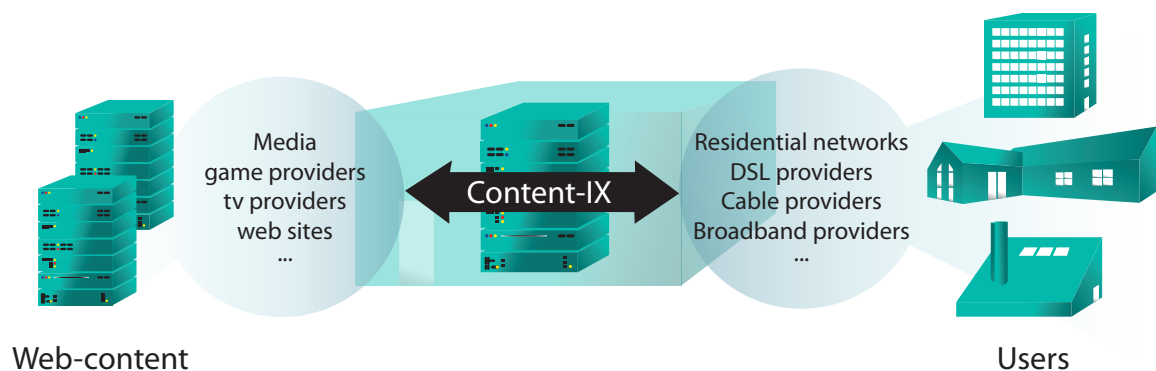

Content-IX is an Internet exchange for content providers and ISPs on the professional Danish Internet market.

Peering guaranteed

Peering is a common means of traffic exchange between network providers, while providers of web content usually access the Internet on standard terms. Even though many providers could benefit from peering agreements, this does not always happen. There are several reasons to this; the most important are physical distance between peering parties, and the varying peering policies of members of Internet exchanges. GlobalConnect offers an innovative peering solution with Content-IX:

Optimized response times and reduced traffic costs

Figure 1 illustrates how Content-IX creates the optimal traffic flow between providers of web content and their broadband customers. Apart from resulting in faster response times, Content-IX also saves on traffic costs, because members exchange traffic free of charge.

How to connect to Content-IX

Content-IX is a Carrier Class Ethernet switch established in our datacentre and housing facility in Greater Copenhagen. Content-IX is also available at country-wide locations and in Northern Germany via GlobalConnect's fibre network.

Figure 1: Content-IX optimizes the traffic flow between web content and the users.

Technical data

Expand with other services

A range of other GloablConnect services supplement Content-IX:

- **AMS-IX Port:** Become a member of the AMS-IX, the world's biggest Internet exchange in Amsterdam
- **IP Transit:** Optimised connection to the Internet backbone. We deliver Content-IX and IP Transit at your address over a common WDM-connection
- **Rackspace & floorspace:** GlobalConnect is one of the largest providers of carrier-neutral housing and we offer the optimum operational environment for your equipment
- **Network solutions:** We deliver Content-IX at your address via a WDM connection as part of a network solution covering all of your addresses